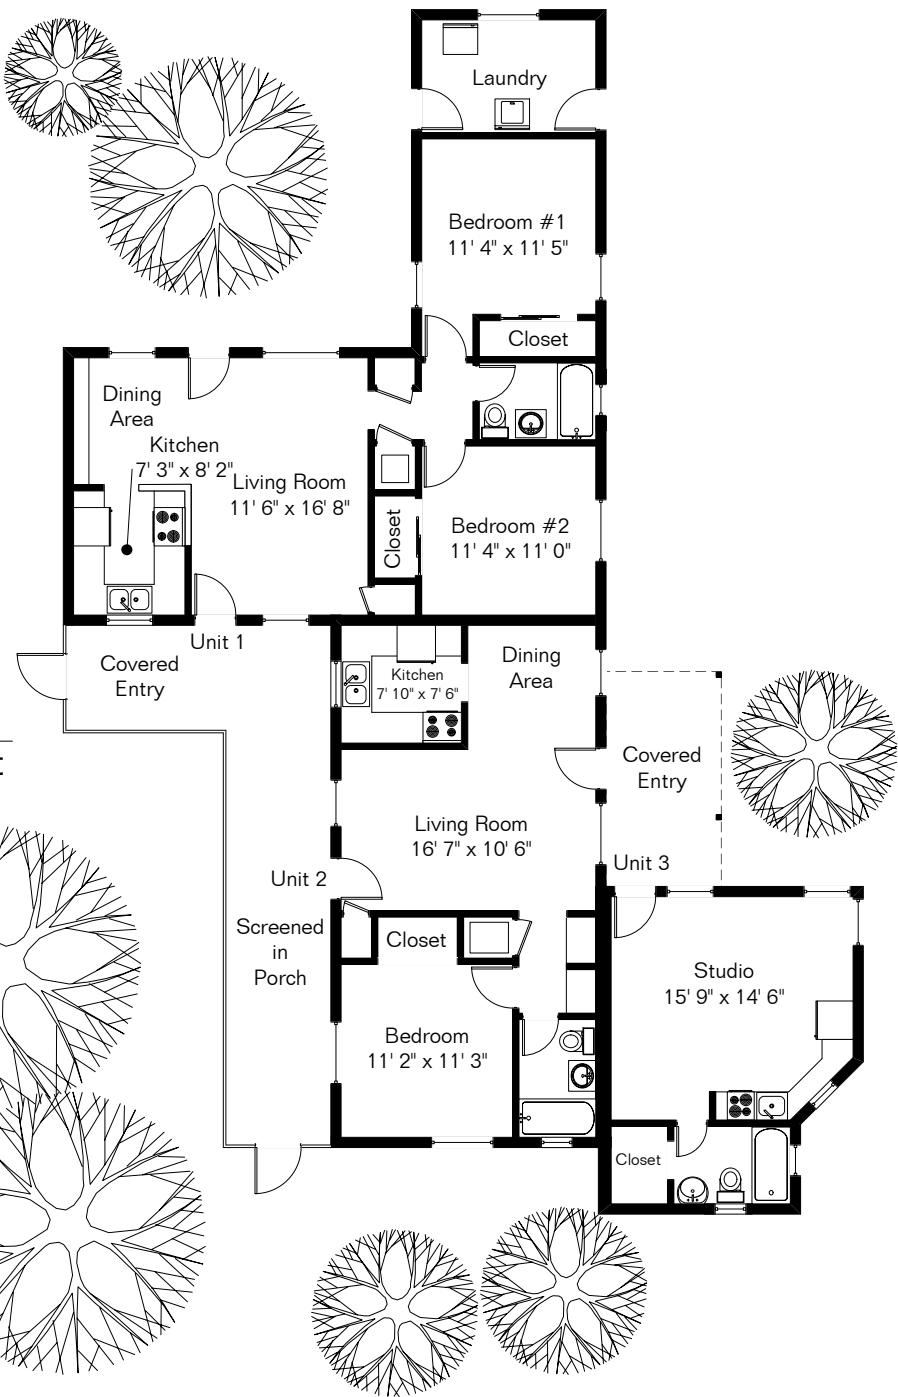

The square footages and room size information are deemed to be reliable but are not guaranteed and should be independently verified. This drawing is for marketing purposes only.

730 N Palo Verde Blvd

Unit 1 810 Sq Ft
 Unit 2 613 Sq Ft
 Unit 3 330 Sq Ft

 Total Living Area 1,753 Sq Ft
 Laundry 101 Sq Ft

Site Visit August 2024

Copyright 2024 Floor Plans First! LLC
 All Rights Reserved.